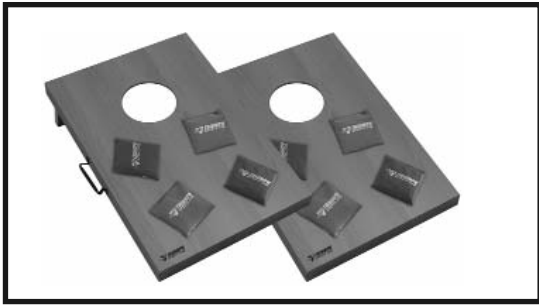

BAG TOSS Tournament

2 to 8 players

Preparation: Set boxes 15 feet apart.

Game Rules:

Each team has 4 Bean Bags. Players should alternate throws during their team's turn.

Hint: You can knock your opponent's Bean Bags off the board.

A bag thrown through the hole earns 3 points. A bag that lands on the board earns 1 point. Subtract the low score from the high score for each round of play. For example: Team A has 1 bag in the hole and 2 bags on the board, for a score of 5 points. Team B has two bags on the board, for a score of 2 points. Team A (5 points) - Team B (2 points) = Team A (3 points). Team A receives 3 points for that round of play.

Be sure to check out all the exciting outdoor games **has to offer.**

Visit our web site at:

www.triumphsportsusa.com