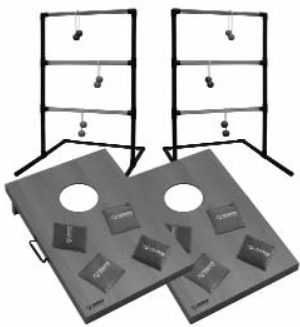

2 in 1 Tournament Toss
Item# 35-7009