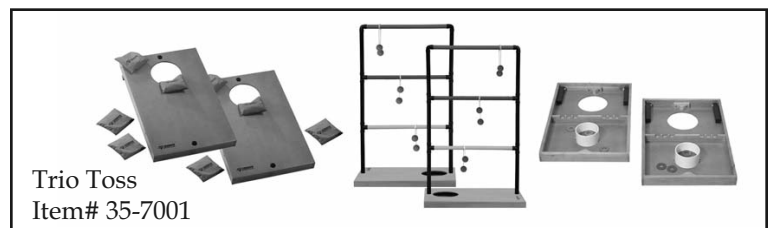

Trio Toss
Item# 35-7001

CAUTION: Contains small parts. Not intended for children under 3 years.

90-Day TSU Game Warranty

All TSU games have a 90-days from date of purchase warranty. This warrants the retail purchaser for any TSU games purchased to be free from any defects in materials and construction for 90 days from the date of purchase. Normal play wear and usage is not covered under the warranty, nor is wear or damage due to improper use of the TSU game. This will void any and all TSU warranty.

If you have any problems with your new product DO NOT RETURN IT TO THE STORE.

Please contact us at 1-866-815-4173 or email us at csr@triumphsportsusa.com.

Triumph Sports USA

Aurora, IL 60504

www.triumphsportsusa.com

©2008 Triumph Sports USA. All Rights Reserved.