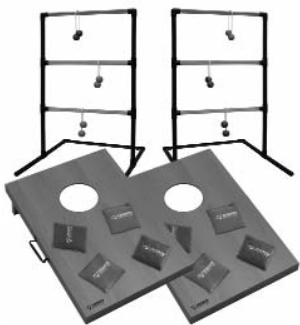

2 in 1 Tournament Toss
Item# 35-7009